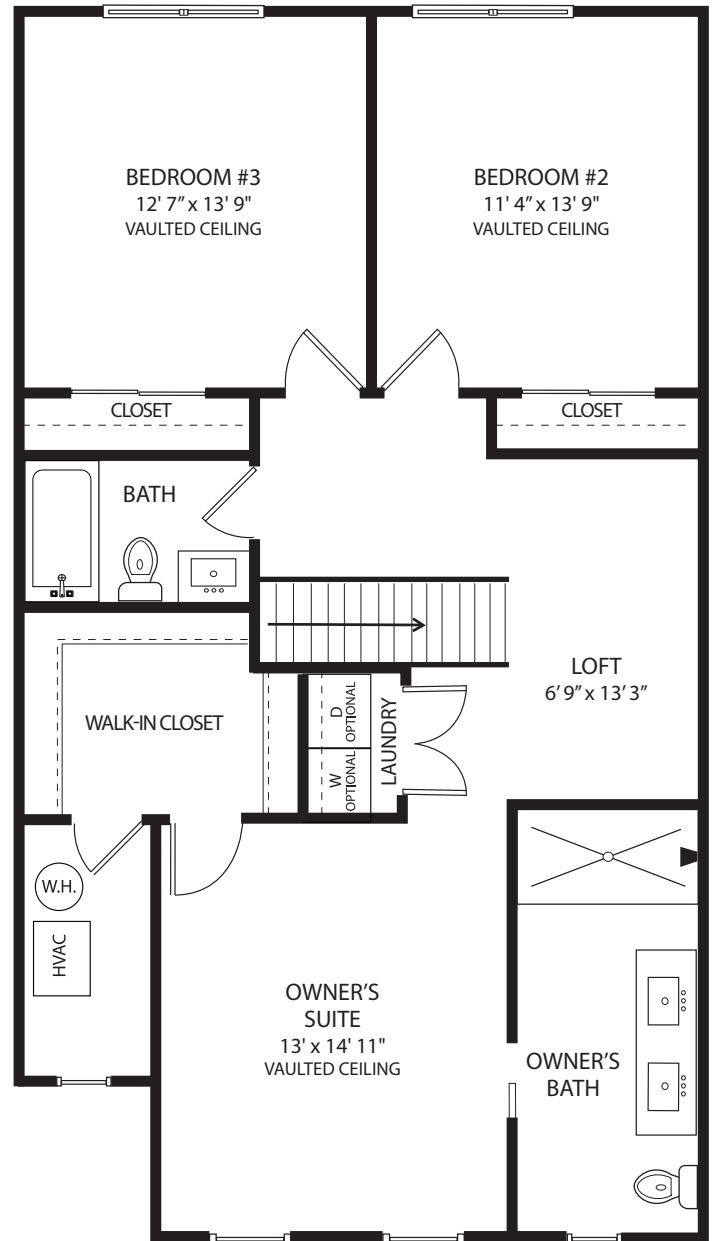

THE GABLES

OF HUBER HEIGHTS

THE ROSEWOOD

1,776 SQ. FT. LIVING SPACE

LOWER LEVEL

UPPER LEVEL