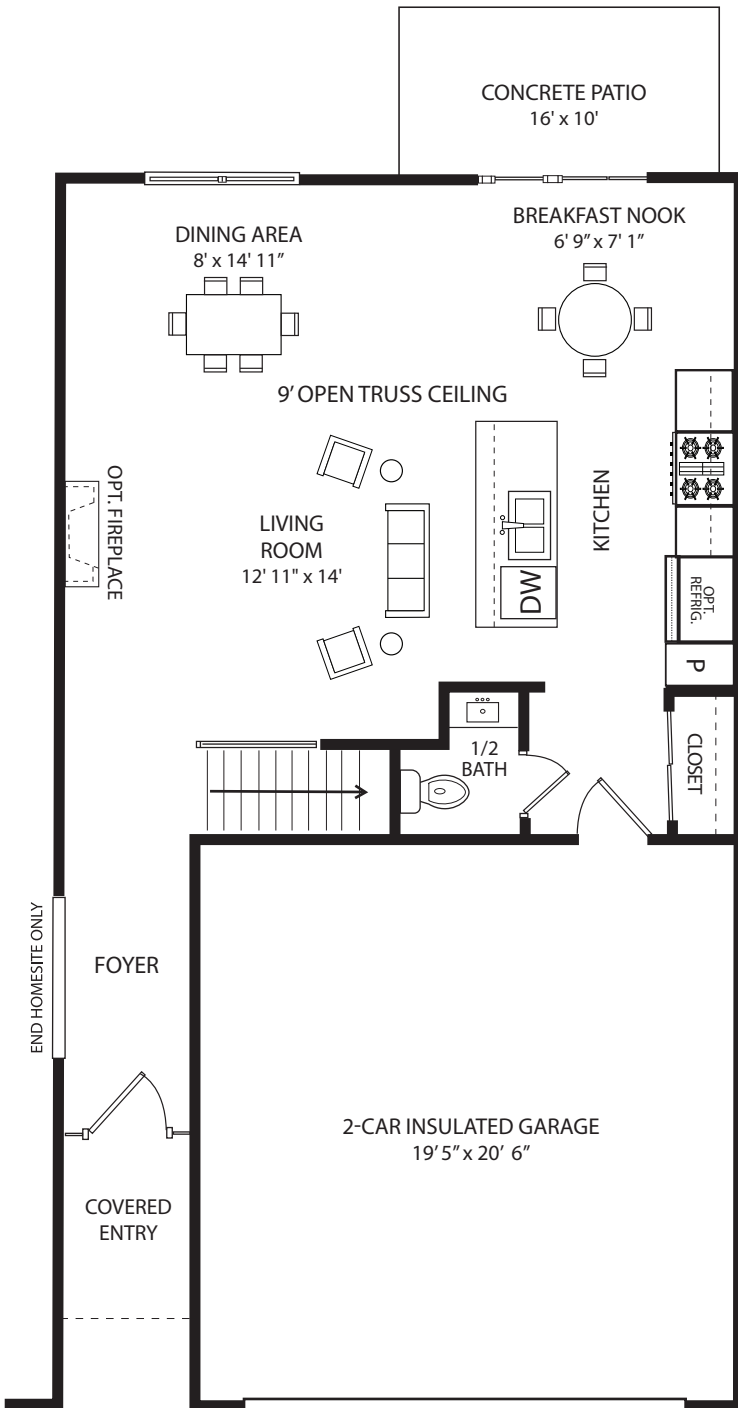

THE GABLES

OF HUBER HEIGHTS

THE ROSEWOOD

1,776 SQ. FT. LIVING SPACE

LOWER LEVEL

UPPER LEVEL