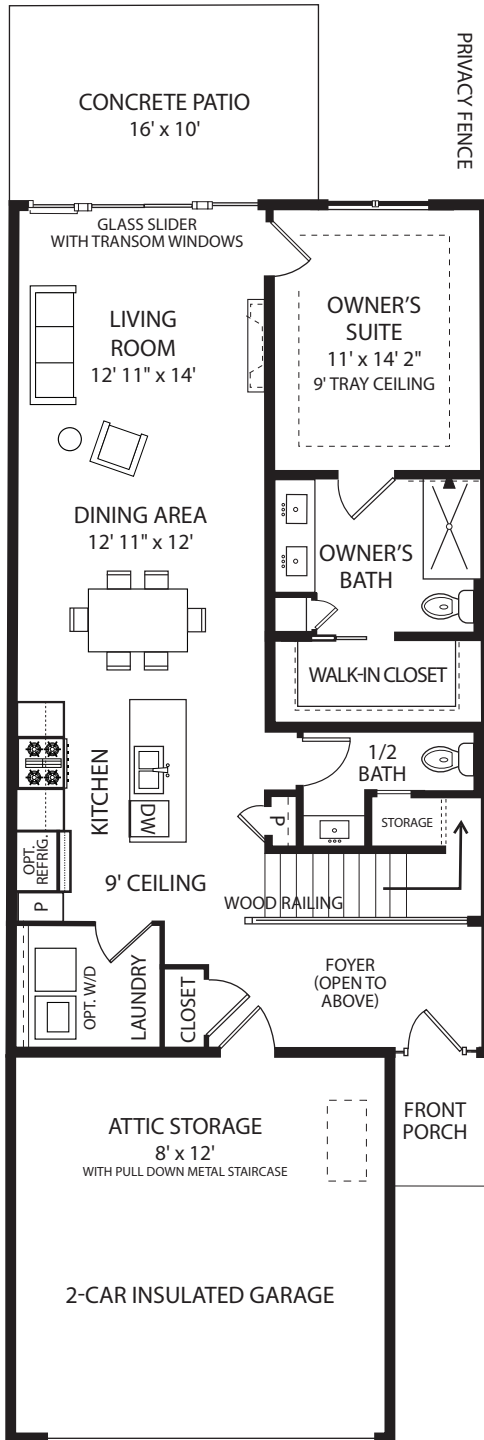

THE GABLES

OF HUBER HEIGHTS

THE CEDAR
2,094 SQ. FT. LIVING SPACE

LOWER LEVEL

UPPER LEVEL