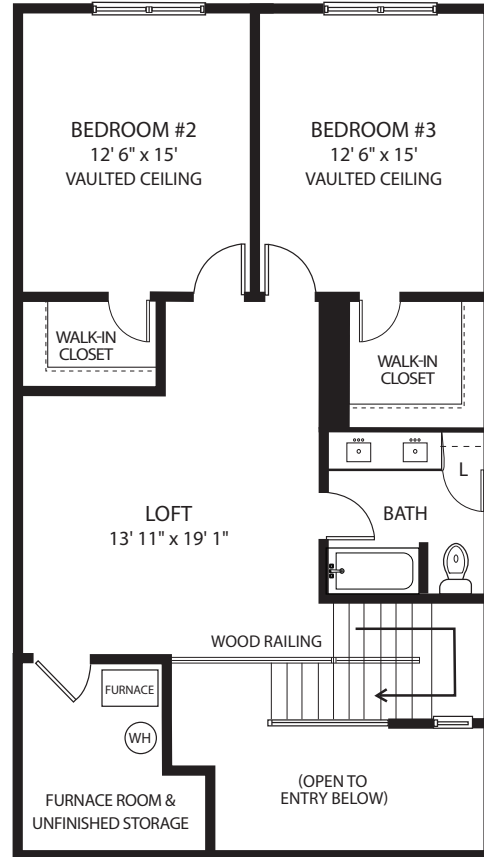

THE GABLES

OF HUBER HEIGHTS

THE CEDAR
2,094 SQ. FT. LIVING SPACE

LOWER LEVEL

UPPER LEVEL